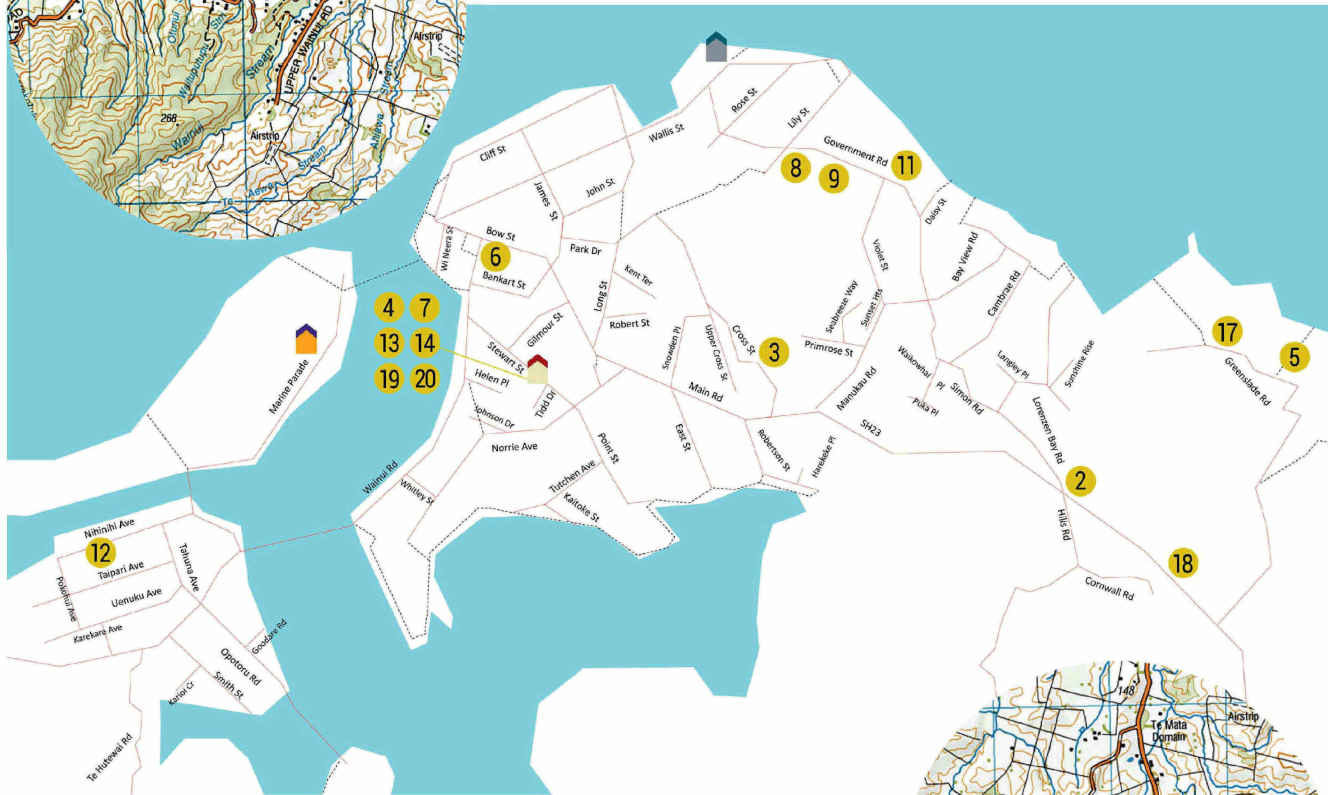

RAGLAN ARTIST MAP

Open Studio Weekend January 25th – 27th 2014.

At all other times please contact artists directly to arrange viewing

1. AARON KEREOPA
2. CHERYL BEERE & KIM WATERSON
3. CHRIS MEEK - STUDEO GALLERY
4. DENISE FORT
5. HEARTBEADS - PETER HOHENBERGER
6. HELLO STUDIO
7. JEAN CARBON
8. JENNY RHODES
9. LOIS BROOKS
10. MIRANDA CAIRD
11. NATASHA RAO
12. PALM PRINTS STUDIO
13. RAGLAN COMMUNITY CLAY SHED